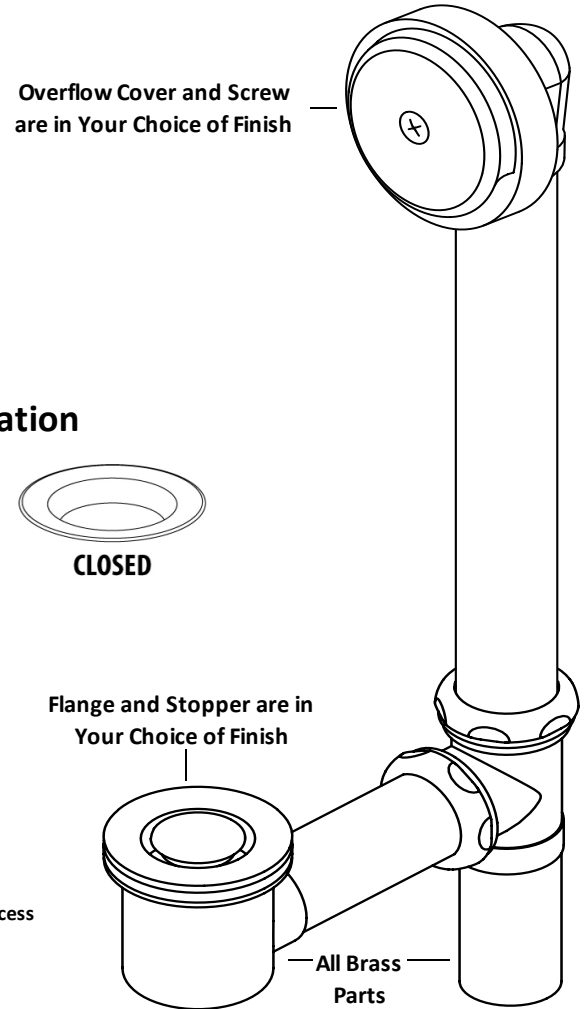

BBUX: MSRP Price List

Effective: April 1, 2017

Features

- Exclusive World Wide Patented Pop Down® Closure
- No Protruding Stopper for Bathing Comfort
- Solid Brass Construction
- Elegant Profile: Stopper Sits Flush in Open Position
- High Speed Mode: Simply Lift Out the Stopper for Even Faster Draining

Compliance

- ASME A112.18.2-2011 / CSA B125.2-11
- Uniform Plumbing Code UPC®
- National Plumbing Code of Canada

Operation

Finishes / Colors "-##" ‡

- -PC Polished Chrome, Standard Finish
- -AB Antique Brass, Artisan Finish
- -BTB Bella Terra Bronze, Artisan Finish
- -LSG Satin Gold, Satin PVD
- -ORB Oil Rubbed Bronze, Natural Finish
- -MBLK Matte Black, Artisan Finish
- -PVD Polished Brass, PVD Finish
- -PN Polished Nickel, PVD Finish
- -SN Satin Nickel, Natural Finish
- -SS Satin Nickel PVD, (Stainless Steel Look)

‡ -PC Finish is cUPC® approved. Alternate finish compliance pending IAPMO approval process

1. Custom Finishes Available. Quotation is required
2. Please visit our website: www.bountybrassware.us

71233-##	Add your finish code	*Standard Finish -##
• Standard Finish	-PC	$189.50
• Enduro PVD	-PN, -PVD	$274.75
• Enduro PVD, Satin & Matte	-LSG, -SS	$293.75
• Natural	-SN, -ORB	$255.75
• Artisan	-AB, -BTB, -MBLK	$255.75
• Unfinished Brass	-UB, for custom finishing by others	$189.50

* Standard Finish:
Stopper, Tub Flange, Overflow Cover and Cover Plate Screw in your choice of finish
All other parts unfinished brass